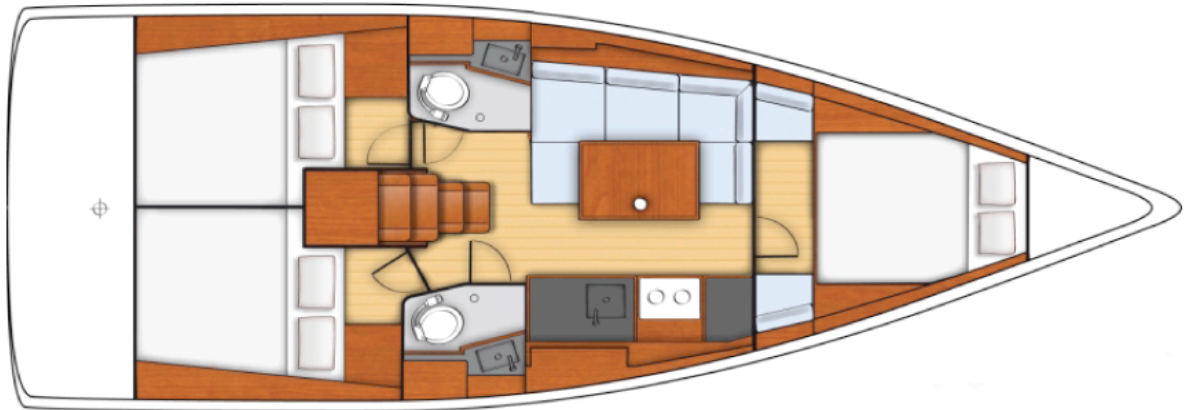

Oceanis 38 Premier Plus

shipyard: **Beneteau**
 launched: **2016**
 length over all: **11.50 m**
 length of the hull: **11.13 m**
 width: **3.99 m**
 draft: **2.08 m**
 sailarea: **ca. 65.70 m²**

engine **29 HP**
 fuel tank **lt.130**
 drinking water tank : **lt.130**
 berths: **6+2**
 cabins **3**
 salon: **convertible**
 heads **2**
fridge; CD player; GPS plotter / log / eco;
windmeter / boiler / 220v / outboard /
automatic pilot

Deck:

Electric windlass - Anchor with 70 m chain – Wheel – Gangway - Tender with rigid keel & two oars - Inflator – Small anchor with 15 m rope - Engine oil container– Bimini top – Sprayhood - Boathook - Fenders - Emergency anchor with 50 m rope – Winch handles - Rope (1X50m; 1x25m; 3x15m) – Bosun's chair - Bathing ladder – Water hose – Water, petrol, outboard fuel tank, - Gas bottles (Gas included) - Funnel - Bucket – Deck brush – Table – Outside shower - Work gloves - Cable 220V with battery charger – Cockpit cushion – Flippers – Cockpit speakers – Wind breaker jacket – Wind Scoop